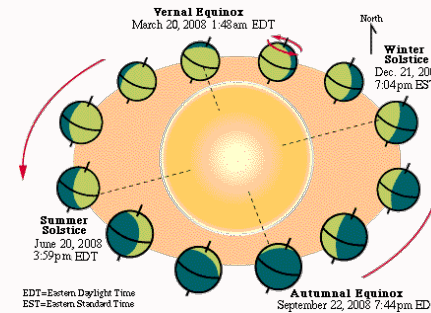

Hindu day changes at the sunrise (not midnight), a Hindu day (Vaara) is from one sunrise to another sunrise. The Hindu date (tithi) doesn't change at the midnight, and it is not always fixed 24 hours long it can be anything between 19 to 26 hours. Each 12 degrees distance between the Sun and the Moon is Tithi. The tithi, nakshatra, yoga and karana are based on geocentric positions of the Sun and the Moon. This astronomical phenomenon happens at the same time on the earth everywhere, and hence thithis, nakshatra will begin and end at the same time all over the world, and we must convert them to our local timezone. Indian panchang makers convert this times to Indian time. Likewise, other countries needs to convert these times in their time zone from UTC.

times in their time zone from UTC.

For example: October 17th 2008 the Ashwayuja (Ashwin) Krishna Paksha tithi Tritiya ends at 16:39:21 Indian Standard Time, and chaturthi starts. That means at 16:39 hours there is trititiya still prevailing in India. The time difference with Seattle and India is 13 hours 30 minutes (with day light saving time the difference is 12 hours 30 minutes from IST). So, let's subtract 12 hours 30 minutes from the 16:39:21. That gives us 04:09:21 AM on October 17th. So on October 17th after that time we'll have chaturthi tithi and before we have trititiya. The earth doesn't wait for tithi or festivals to arrive in your timezone. The sun doesn't rise instantly at the same time all over the world Hence we need local sunrise, sunset, moonrise and moonset times, along with Tithi, & Nakshatra ending times to determine festival date and time.

Uttarayana/Dakshinayana: The season occur based on earth's position around the Sun. This is due to Earth's tilt of 23.45 degrees. The Earth orbits around Sun with this tilt. When the tilt is facing the Sun, we get summer and when the tilt is away from the Sun we get winter.